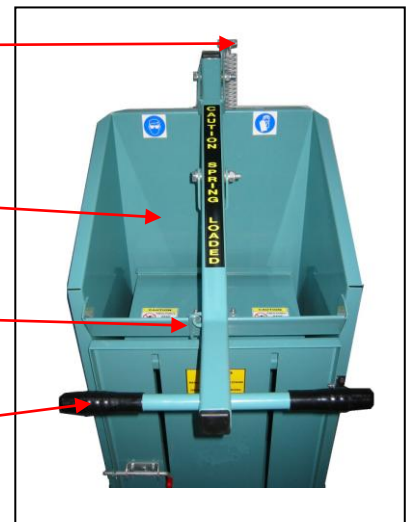

TCG Mini Pak Baler

The TCG Mini Pak is a small hand operated baler for baling plastic, cardboard, paper, shredded paper, etc. With a footprint of only 23" x 28" this machine produces bales of up to 20 Kg of stretch wrap, cardboard & up to 35 kg of heavier plastic wraps.

PATENT PENDING

Specifications	
Machine Dimensions (W x D x H)	23" x 28" x 46.5"(71" open)
Bale Size (W x D x H)	18" x 14" x 26"
Bale Weight	Up to 35 Kgs.*
No. of Tie Straps	2
Weight (Industrial Strength)	48 Kg
Optional Extras	Wheels & Axles Bolt down brackets

Dimensions given include optional wheels

Folded compaction plate for additional strength

Large opening for easy feeding of material

Full length slots in door for easy tying

Spring assist keeps compaction arm up when filling

Tapered chamber helps with bale removal

Lock out catch keeps compaction on material after filling

Two handed lever for more compaction

Extended base for stability

Optional wheels & axles

*Bale weights vary depending on material being baled..