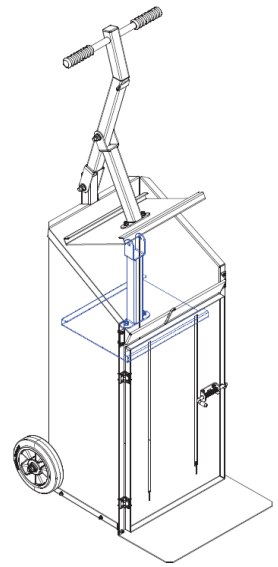

Shredded Paper

Pallet Wrap

TCG Mini Pak . . . The ideal machine for volume reduction of plastics

Heavier Plastic Wraps

Plastic Bags

- ✔ *Bale weight of up to 35 Kg.
- ✔ Volume reduction of up to 80%
- ✔ No power supply required
- ✔ Slotted door for easy tying
- ✔ Indoor / Outdoor use
- ✔ Powder coat paint finish
- ✔ Optional wheels
- ✔ Optional bolt down brackets
- ✔ Easy to handle bale

PATENT PENDING

Specifications	
Machine Dimensions (W x D x H)	23" x 28" x 46.5"(71" open)
Bale Size (W x D x H)	18" x 14" x 26"
Bale Weight	Up to 35 Kgs.*
No. of Tie Straps	2
Weight (Industrial Strength)	48 Kg
Optional Extras	Wheels & Axles Bolt down brackets

Dimensions given include optional wheels

Folded compaction plate for additional strength

Large opening for easy feeding of material

Full length slots in door for easy tying

Spring assist keeps compaction arm up when filling

Tapered chamber helps with bale removal

Lock out catch keeps compaction on material after filling

Two handed lever for more compaction

Extended base for stability

Optional wheels & axles

*Bale weights vary depending on material being baled..