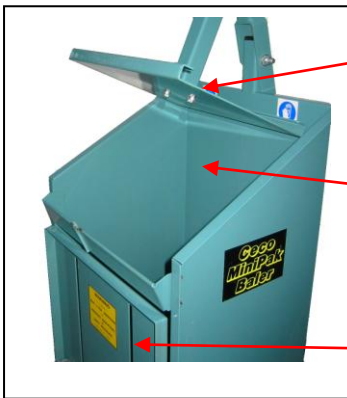

Specifications	
Machine Dimensions (W x D x H)	23" x 28" x 46.5"(71" open)
Bale Size (W x D x H)	18" x 14" x 26"
Bale Weight	Up to 35 Kgs.*
No. of Tie Straps	2
Weight (Industrial Strength)	48 Kg
Optional Extras	Wheels & Axles Bolt down brackets

Dimensions given include optional wheels

Folded compaction plate for additional strength

Large opening for easy feeding of material

Full length slots in door for easy tying

Spring assist keeps compaction arm up when filling

Tapered chamber helps with bale removal

Lock out catch keeps compaction on material after filling

Two handed lever for more compaction